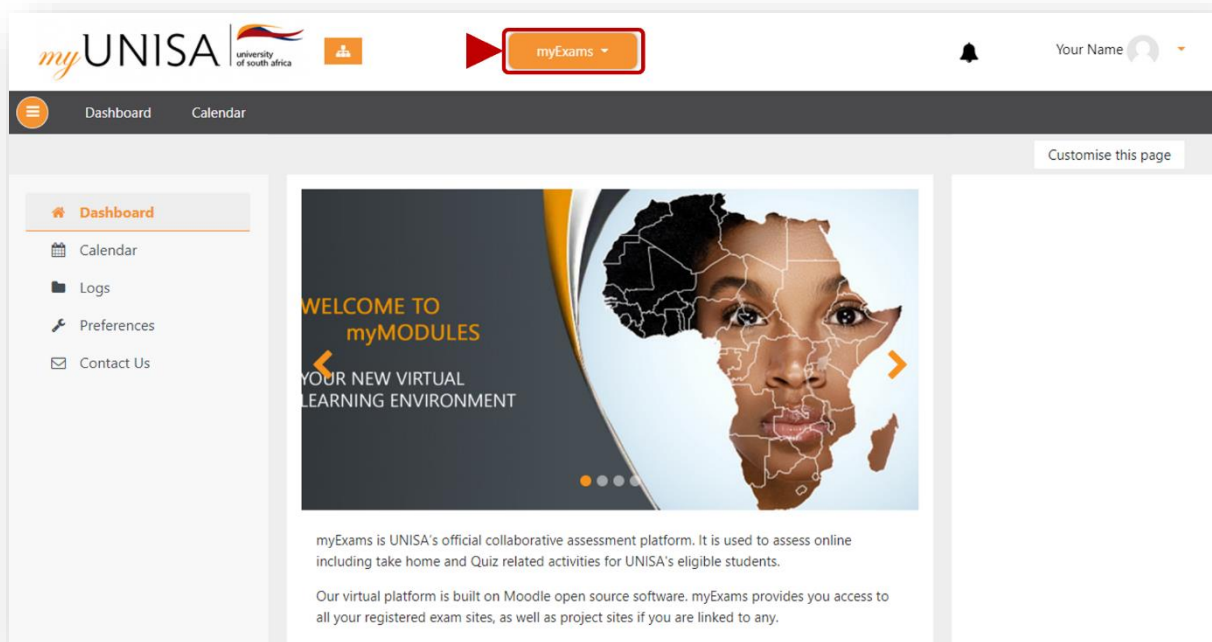

7. You will then be directed to the **Dashboard** of your college's exam portal.