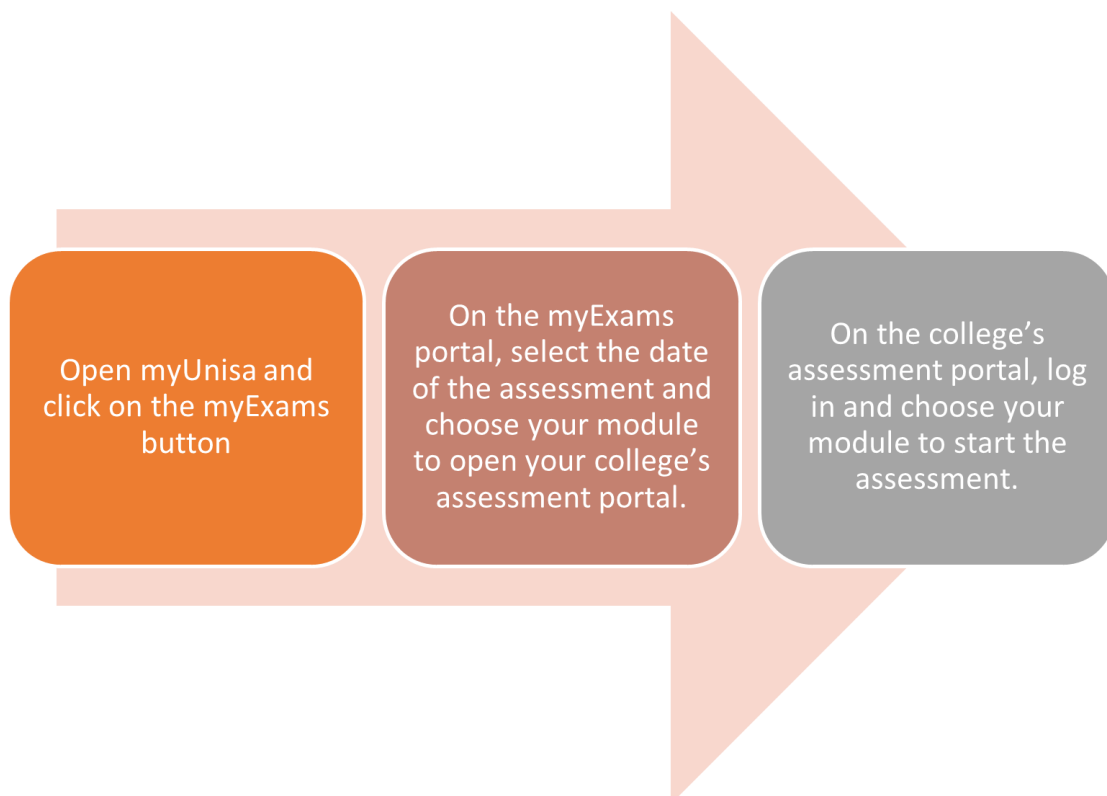

In this section, we will cover what the myExams portal is and how to access your college's exam portal.

Examinations are conducted on college-specific exam portals and are accessed from the myExams portal and not the myModules portal. For this reason, you should know how to access the myExams portal and how to navigate from the myExams portal to your exam on your college's exam portal.

The below diagram provides an overview of the steps to follow to access your modules assessment:

Note:

The myExams portal list the exams to be conducted for the upcoming five (5) days, so your module will only be listed if it falls within the five (5) days.

You will need to use your browser and not the Unisa myModules app to access the myExams portal.