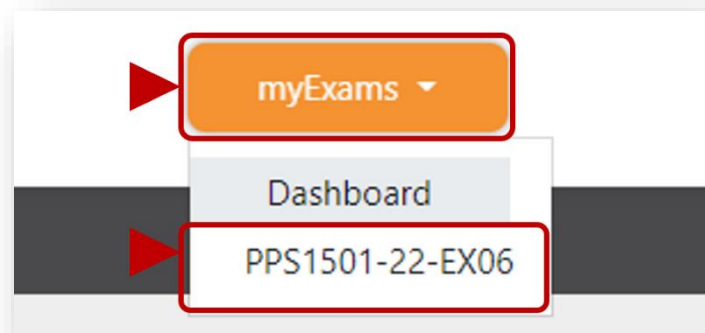

### Students

To use myUnisa and access the Unisa Library's services you need an active myUnisa password. Go to [my.unisa.ac.za](http://my.unisa.ac.za) to claim your myUnisa password.

If you forgot your myUnisa password you can use the **Forgotten Unisa password** link. Click [here](#).

7. You will then be directed to the **Dashboard** of your college's exam portal.

8. Click on the **myExams** button in the header and select the **module** for which you need to complete the exam.

9. On the modules exam page select the MCQ (Quiz) or Take Home (Assignment) assessment.